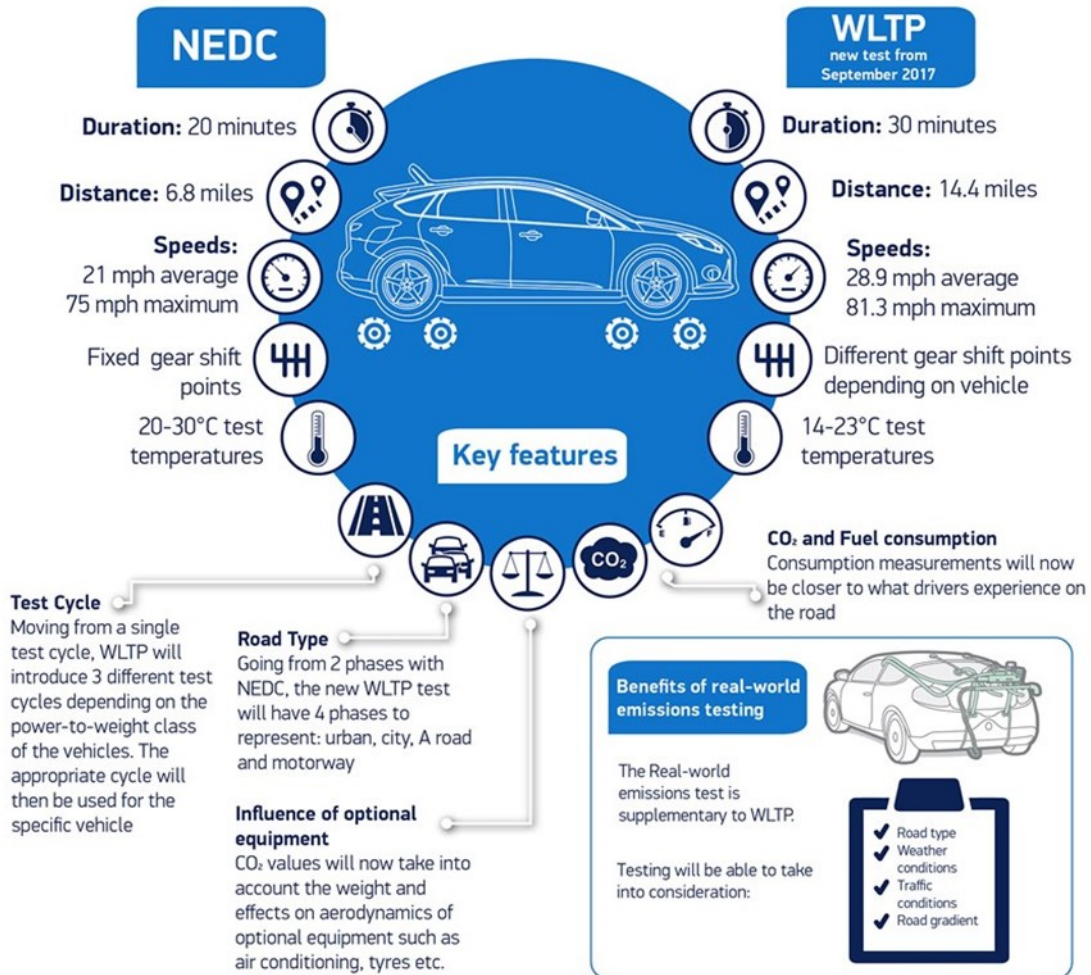

## Worldwide Harmonised Light Vehicle Test Procedure NEDC vs WLTP: How the new lab test shapes up

SOURCE:

Carmagazine.co.uk

<https://www.carmagazine.co.uk/car-news/tech/what-is-wltp-worldwide-harmonised-light-vehicle-test-procedure-explained/>